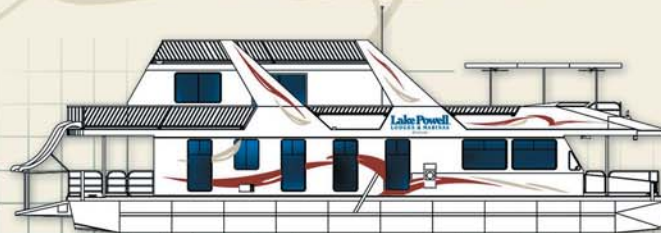

PLUMBING FEATURES & OPTIONS

3 Washdowns	Dockside Water
Aft Deck Shower	Twin 10 Gallon Hot Water Heaters
2 Variable Speed Pumps	Split Onboard Water System

ELECTRICAL FEATURES & OPTIONS

20 KW Generator	50 Amp Shore Power
Two 3000 Watt Inverters	Deluxe 110V/12V Electrical Panel
4 - 12V Start Batteries	Halogen Cabin Lighting
12 - 6V Cabin Batteries	Rope Lighting Accents

APPLIANCES & ELECTRONICS

<i>Salon:</i> Digital Home Theatre System CD, DVD, VCR, Satellite Receiver, GPS, Surround Sound, 36" Television XM Satellite Radio, Back-up Camera	<i>Staterooms:</i> TV & DVD Units
<i>Bridge Deck:</i> CD Stereo System, 20" TV/DVD, Ice Maker, Built-in Grill Double Stainless Sink, Bar Fridge	<i>Galley:</i> Stainless Appliances: 30" Range 25 cu.ft. Refrigerator, Dishwasher, Microwave, Trash Compactor, Bar Fridge, Intercom Galley/Bridge, Wine Cooler
	<i>Aft Deck:</i> Freezer, Washer/Dryer

CABINETS & MILLWORK

Solid Maple Cabinets & Interior Trim	Molded Granicoat Countertops
Custom Entertainment Centre Cabinet	Wet Bar w/Overhead Storage Cabinet
Custom Stateroom Cabinetry	Pull-out Pantry

CABIN FINISHING, FURNISHINGS, SAFETY

Yacht Headliner	Convertible Dinette (Sleeps 2)
Ceramic Tile Galley, Heads & Entrance	Custom Window Treatments

Cruise Craft 7516

Custom built for Lake Powell Resorts & Marinas