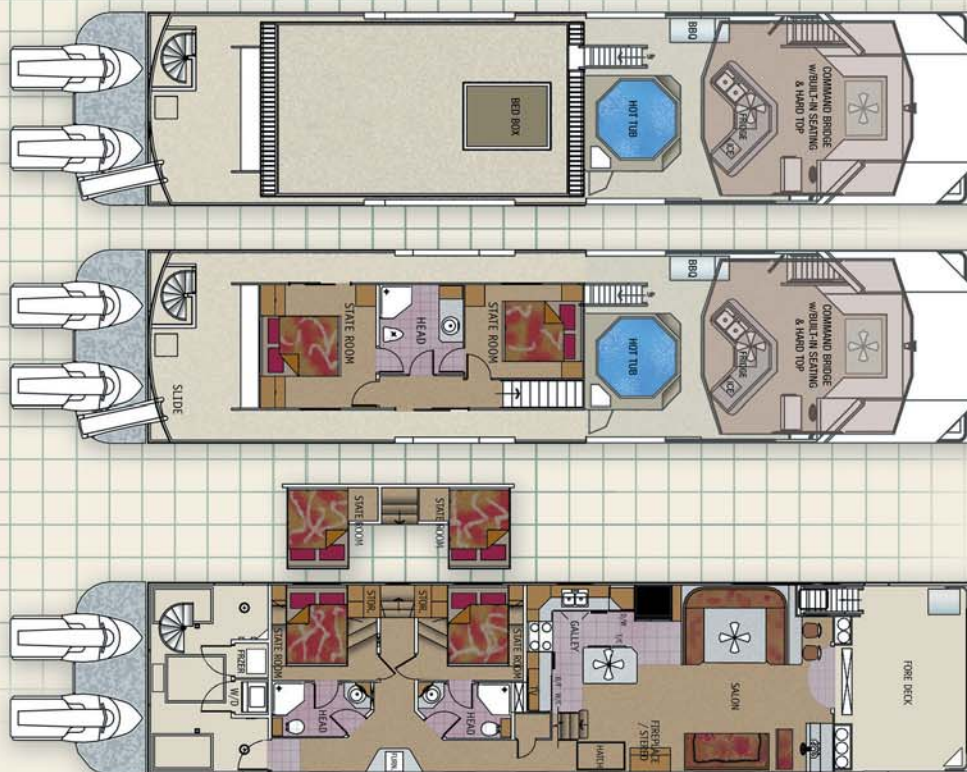

CABIN FINISHING, FURNISHINGS, SAFETY

| | |
|---------------------------------------|--------------------------------|
| Yacht Headliner | Convertible Dinette (Sleeps 2) |
| Ceramic Tile Galley, Heads & Entrance | Custom Window Treatments |

Cruise Craft 7516

Custom built for Lake Powell Resorts & Marinas

Length 75'
Beam 16'
Fore Deck Length 12'
Aft Deck Length 10'
Head Room 84"

TANKAGE

Fuel 280 Gal.
Water 200 Gal.
Holding 700 Gal.
"Toy" Tank 200 Gal.