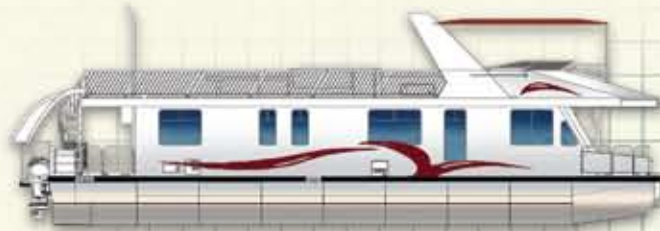

Journey

6216

Custom built for
Lake Powell Resorts & Marinas

CRUISECRAFT 6216 - 3 Staterooms & Cuddy

Length	62'
Beam	16'
Fore Deck Length	10'
Aft Deck Length	8'

TANKAGE

Fuel	230 Gal. (2 @ 115 Gal.)
Additional "Toy" Fuel Tank	100 Gal.
Water	80 Gal. (Single Tank)
Holding	700 Gal. (2 @ 350 Gal.)
Propane	160 lbs. (4 @ 40 lbs.)

FLOTATION

Aluminum rigid twin pontoons with sealed bulkheads 6' o.c. and 8' nose cones.