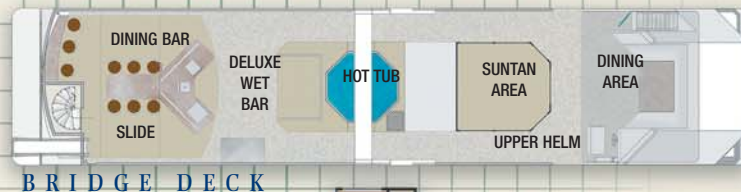

Excursion

7516

Custom built for Lake Powell Resorts & Marinas

BRIDGE DECK

2 LOWER STATEROOMS